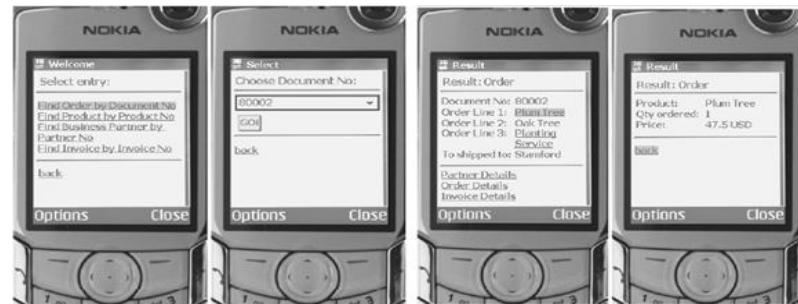

Помимо основных функций даёт возможность при необходимости полноценно использовать аппаратную часть мобильных устройств — камеры, GPS, Bluetooth, SMS, акселерометры и пр.